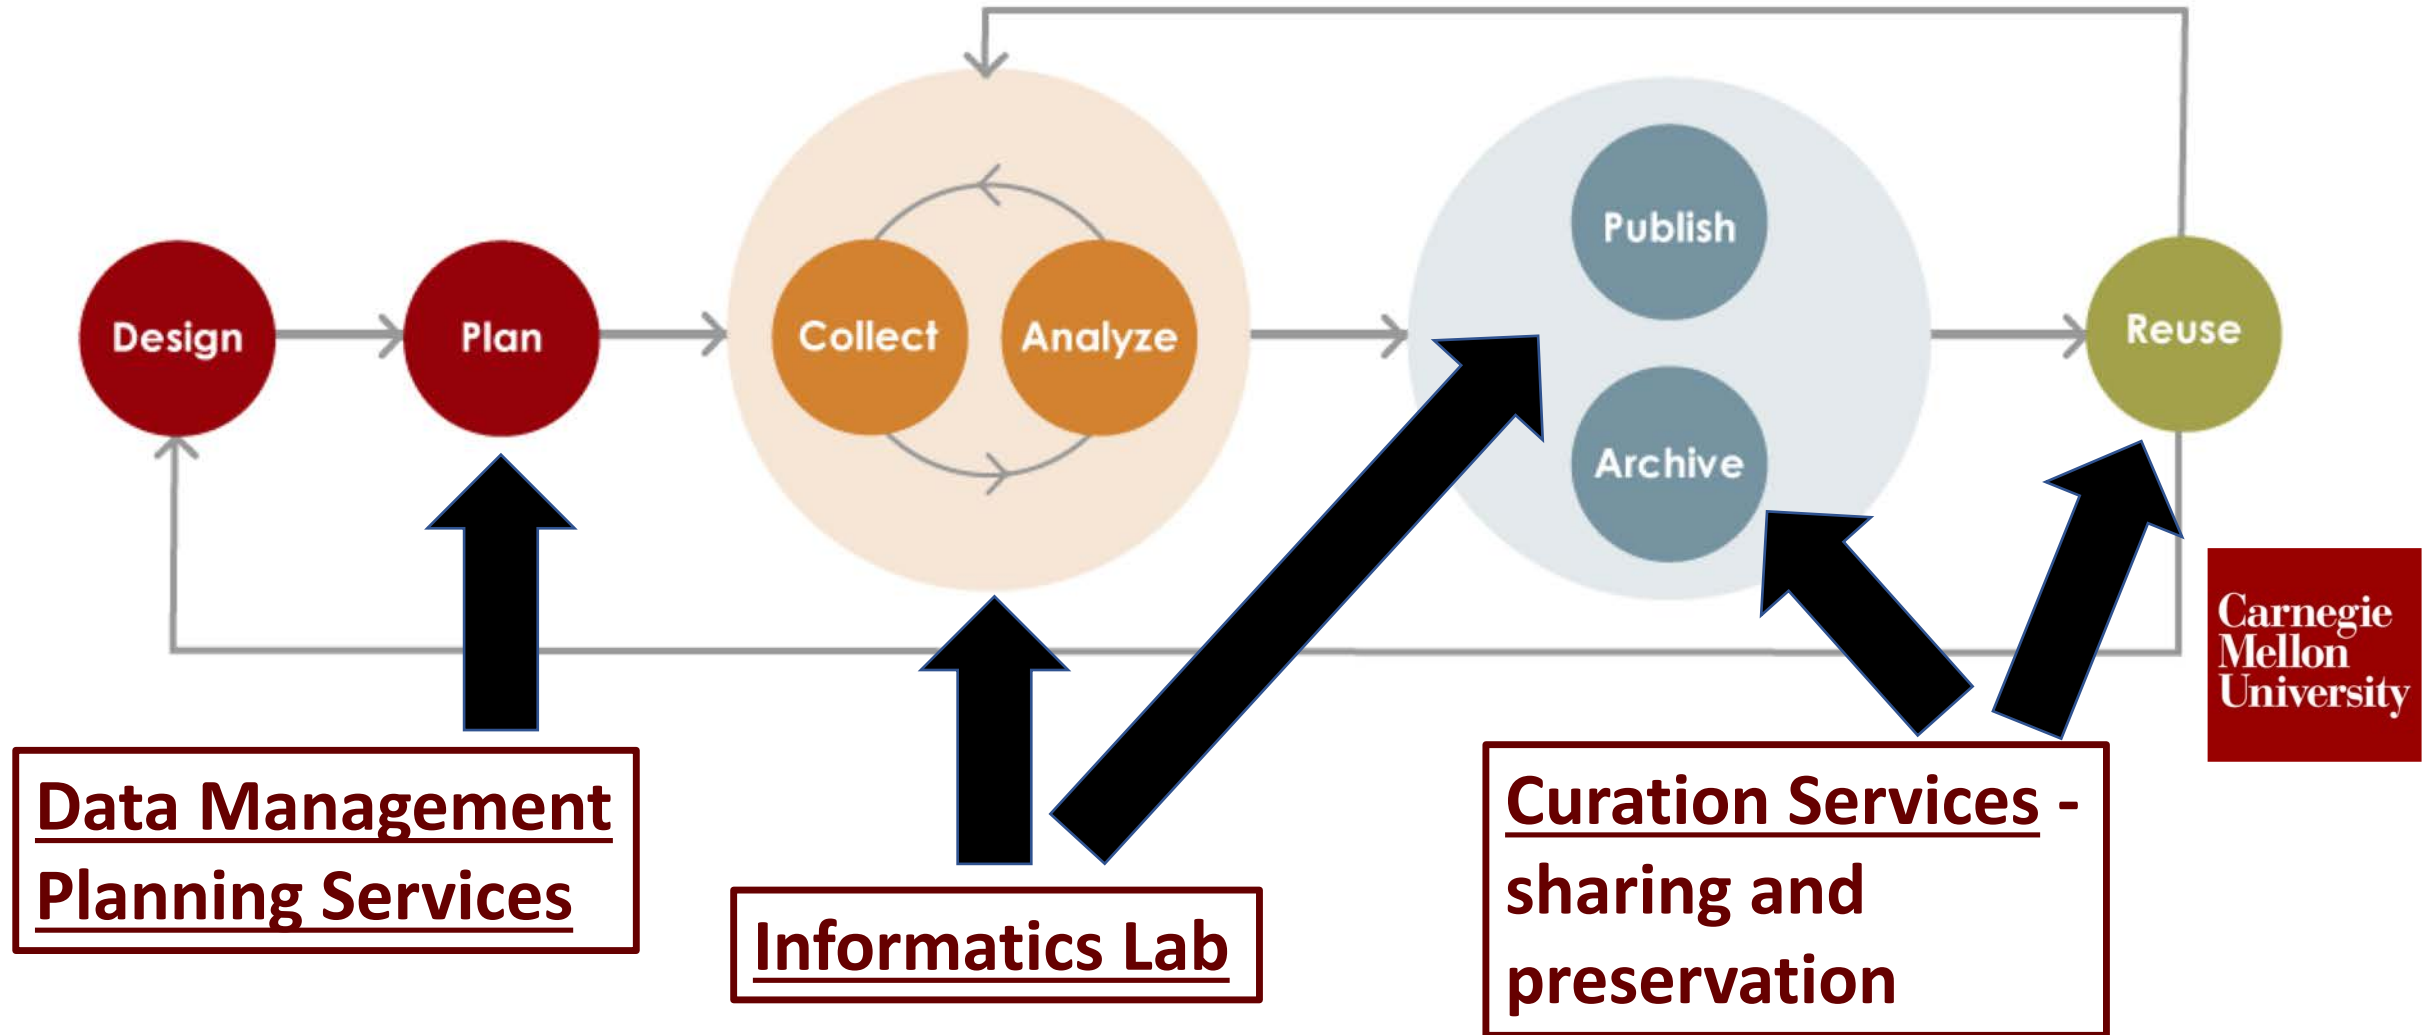

Libraries and Research Data Management