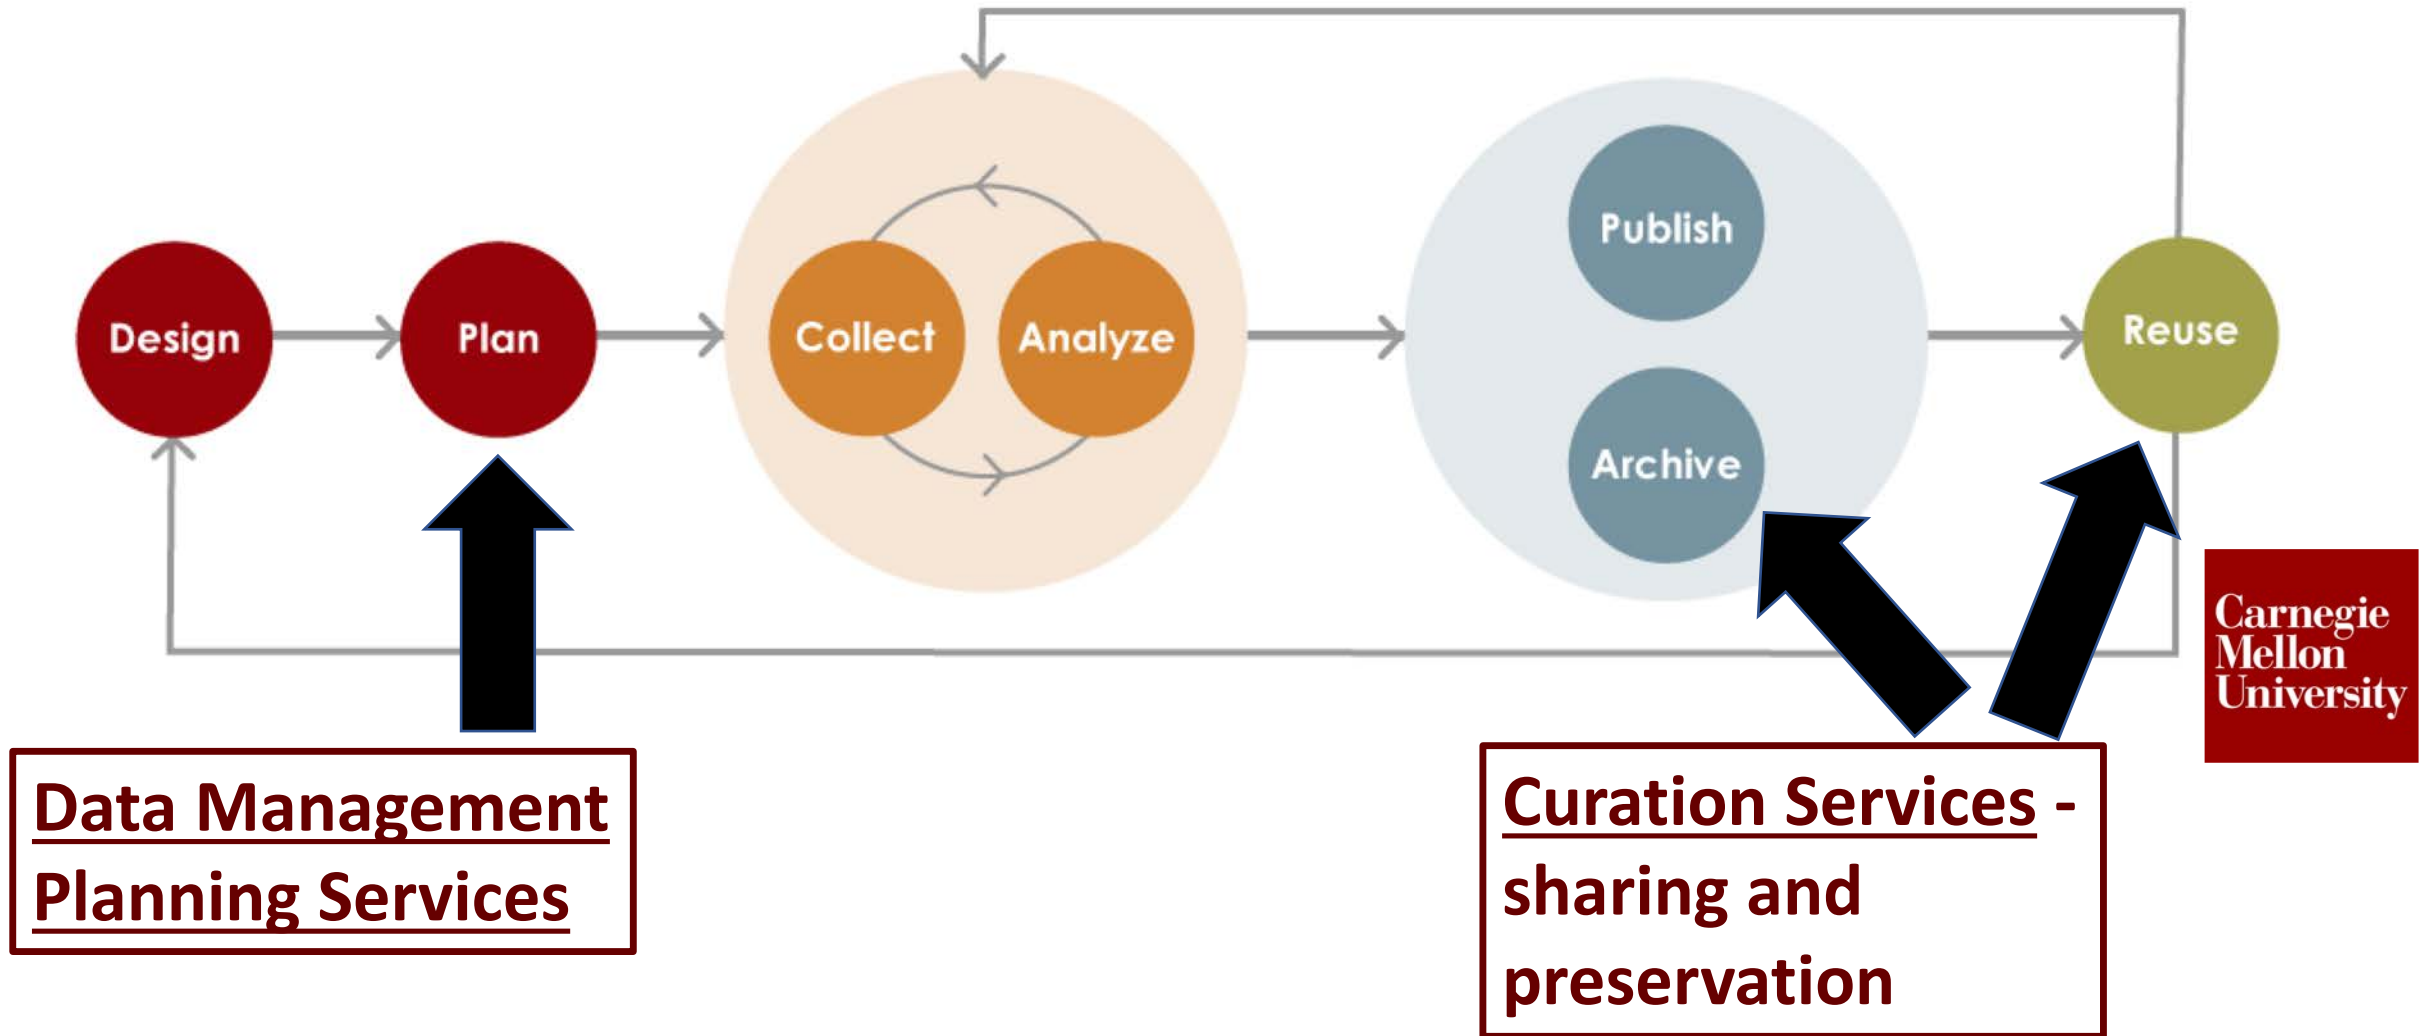

Libraries and Research Data Management